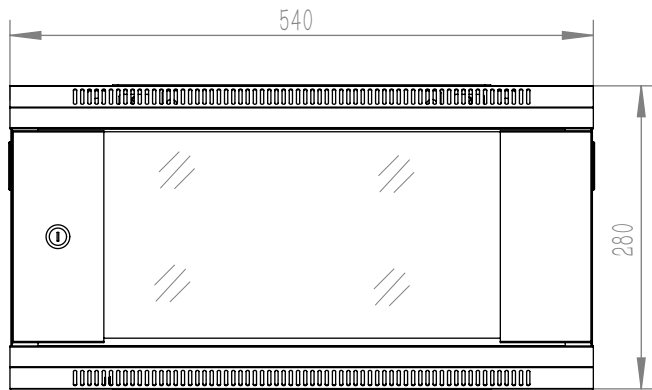

Cable entry

Cabinet dimensions: 540x350x280mm (4u)