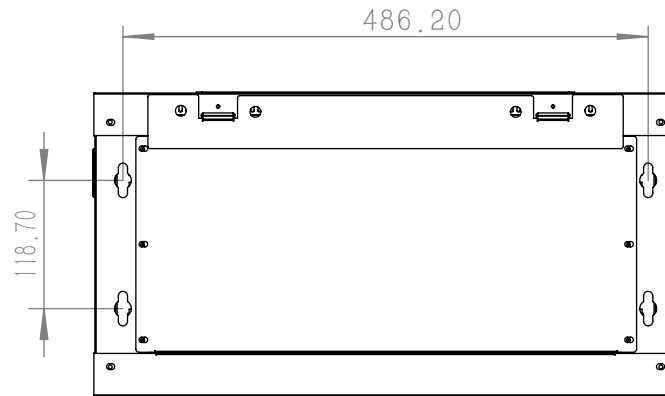

Cable entry

Cabinet dimensions: 540x350x280mm (4u)