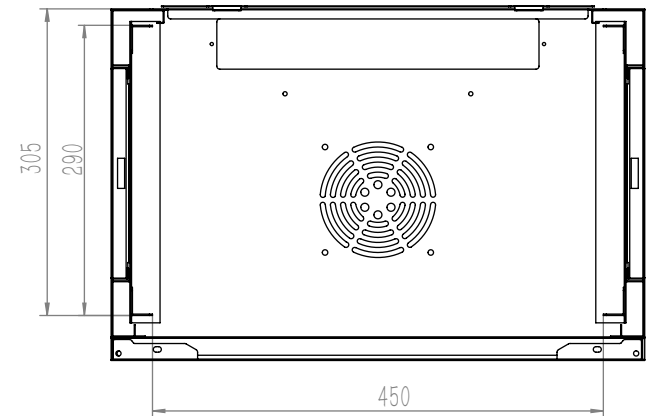

Cable entry

Cabinet dimensions: 540x350x280mm (4u)