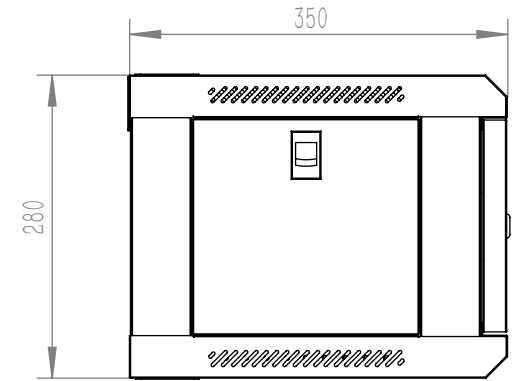

Cable entry

Cabinet dimensions: 540x350x280mm (4u)